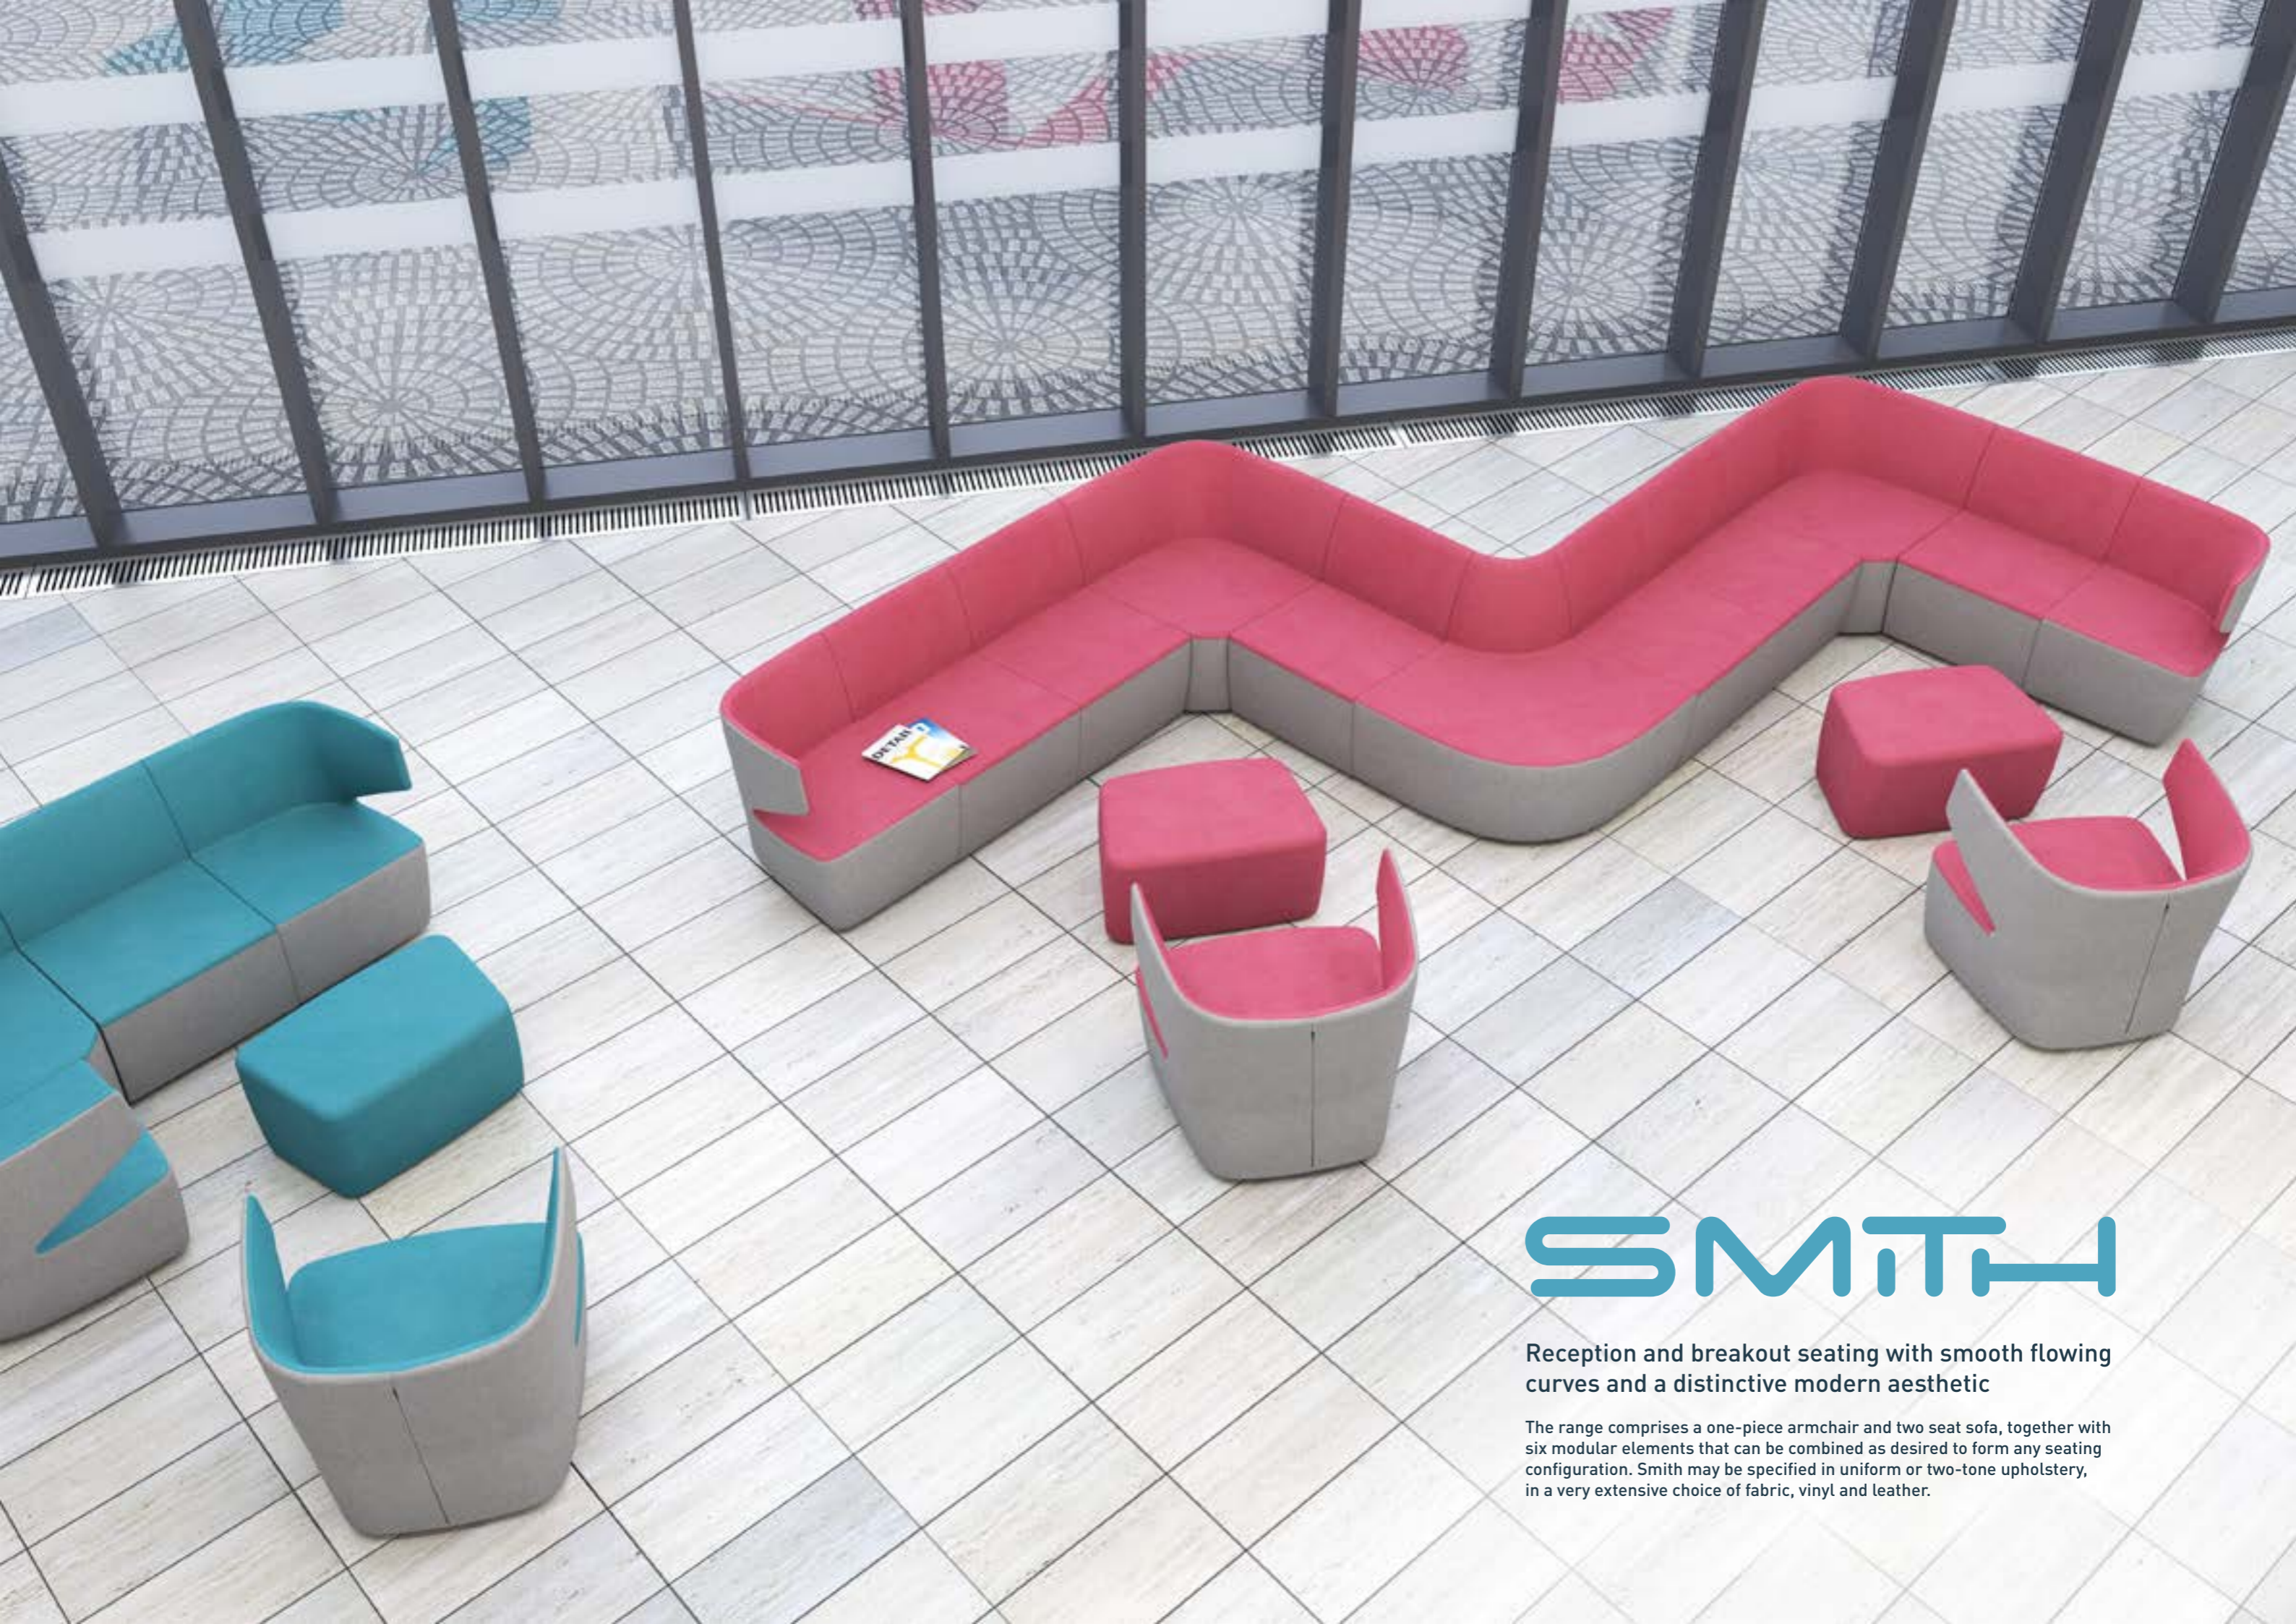

SEVERN

Severn Furnishing Limited

Office furniture and seating specialists

SMITH

Reception and breakout seating with smooth flowing curves and a distinctive modern aesthetic

The range comprises a one-piece armchair and two seat sofa, together with six modular elements that can be combined as desired to form any seating configuration. Smith may be specified in uniform or two-tone upholstery, in a very extensive choice of fabric, vinyl and leather.